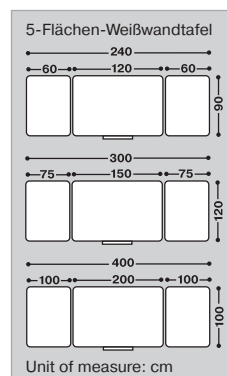

5-panel whiteboard

- For group work and meetings
- Whiteboard made of high-quality **enamelled steel**
- Writing surface, dry erase, magnetic
- The **panel whiteboard** with hinge mechanisms can be easily pivoted outward for use of the front **panel surface**
- Board frame: aluminium with plastic corners
- Scope of delivery: assembly material and pen tray

MEDIUM panel whiteboard 5-panels

Whiteboard format H/W	Wing format H/W	Code No.
90/120 cm	90/ 60 cm	185090120-C
120/150 cm	120/ 75 cm	1850120150-C
100/200 cm	100/100 cm	1850100200-C

Three-panel whiteboard on request.